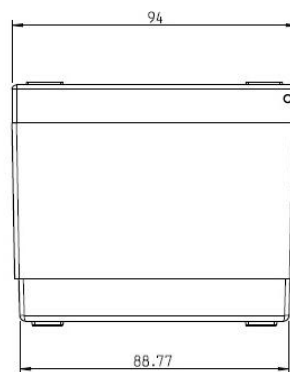

Technical Drawing

TreffLab Tip-Box for 200 μ l Tips

Order number 96.11487.9.01

Dimensions : Millimeters

Technical Drawing

TreffLab Tip-Box for 300 µl Tips

Order number 96.11488.9.01

Dimensions : Millimeters

Technical Drawing

TreffLab Tip-Box for 1000 μ l Tips

Order number 96.11489.9.01

Dimensions : Millimeters