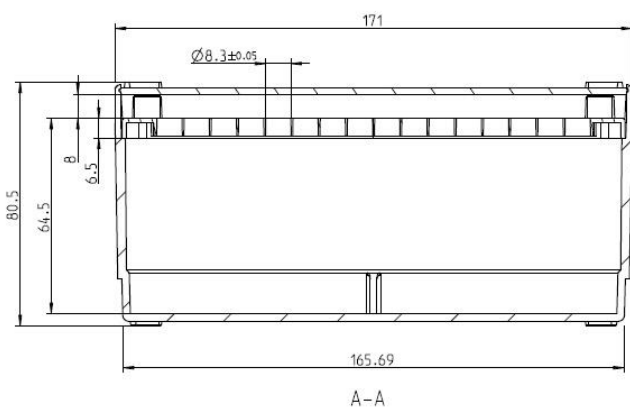

Technical Drawing

TreffLab Tip-Box for 200 μ l Tips

Order number 96.11487.9.01

Dimensions : Millimeters

Technical Drawing

TreffLab Tip-Box for 300 µl Tips

Order number 96.11488.9.01

Dimensions : Millimeters

Technical Drawing

TreffLab Tip-Box for 1000 μ l Tips

Order number 96.11489.9.01

Dimensions : Millimeters