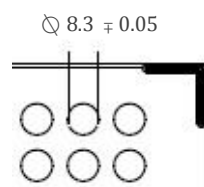

Technical Drawing

TreffLab Tip-Box for 200 μ l Tips

Order number 96.11487.9.01

Dimensions : Millimeters

Technical Drawing

TreffLab Tip-Box for 300 µl Tips

Order number 96.11488.9.01

Dimensions : Millimeters

Technical Drawing

TreffLab Tip-Box for 1000 μ l Tips

Order number 96.11489.9.01

Dimensions : Millimeters