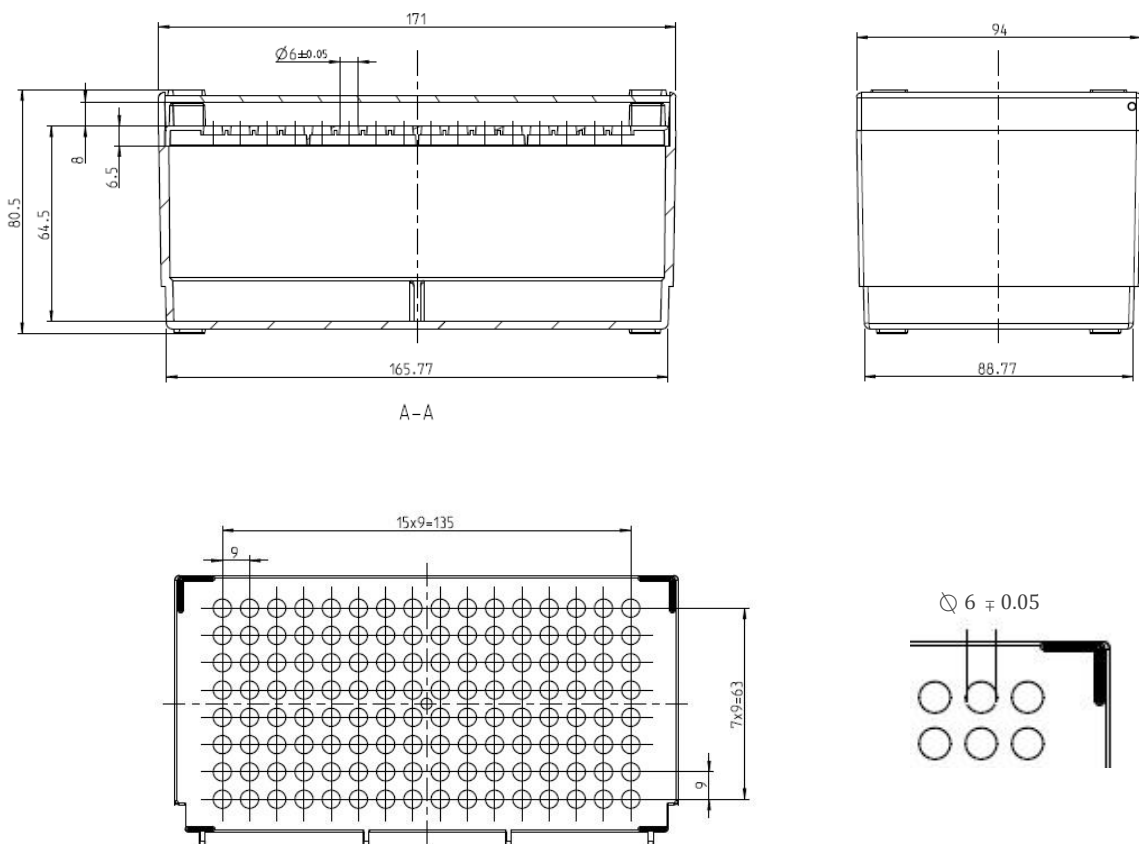

Technical Drawing

TreffLab Tip-Box for 200 μ l Tips

Order number 96.11487.9.01

Dimensions : Millimeters

Technical Drawing

TreffLab Tip-Box for 300 µl Tips

Order number 96.11488.9.01

Dimensions : Millimeters

Technical Drawing

TreffLab Tip-Box for 1000 μ l Tips

Order number 96.11489.9.01

Dimensions : Millimeters