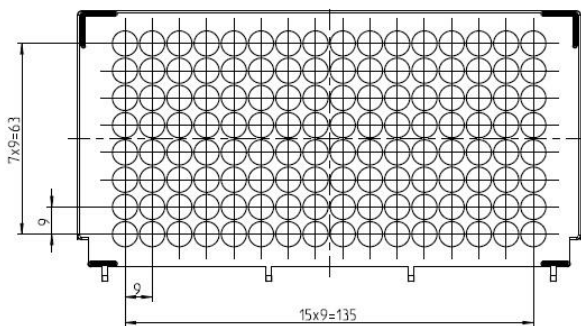

Technical Drawing

TreffLab Tip-Box for 200 μ l Tips

Order number 96.11487.9.01

Dimensions : Millimeters

Technical Drawing

TreffLab Tip-Box for 300 µl Tips

Order number 96.11488.9.01

Dimensions : Millimeters

Technical Drawing

TreffLab Tip-Box for 1000 μ l Tips

Order number 96.11489.9.01

Dimensions : Millimeters